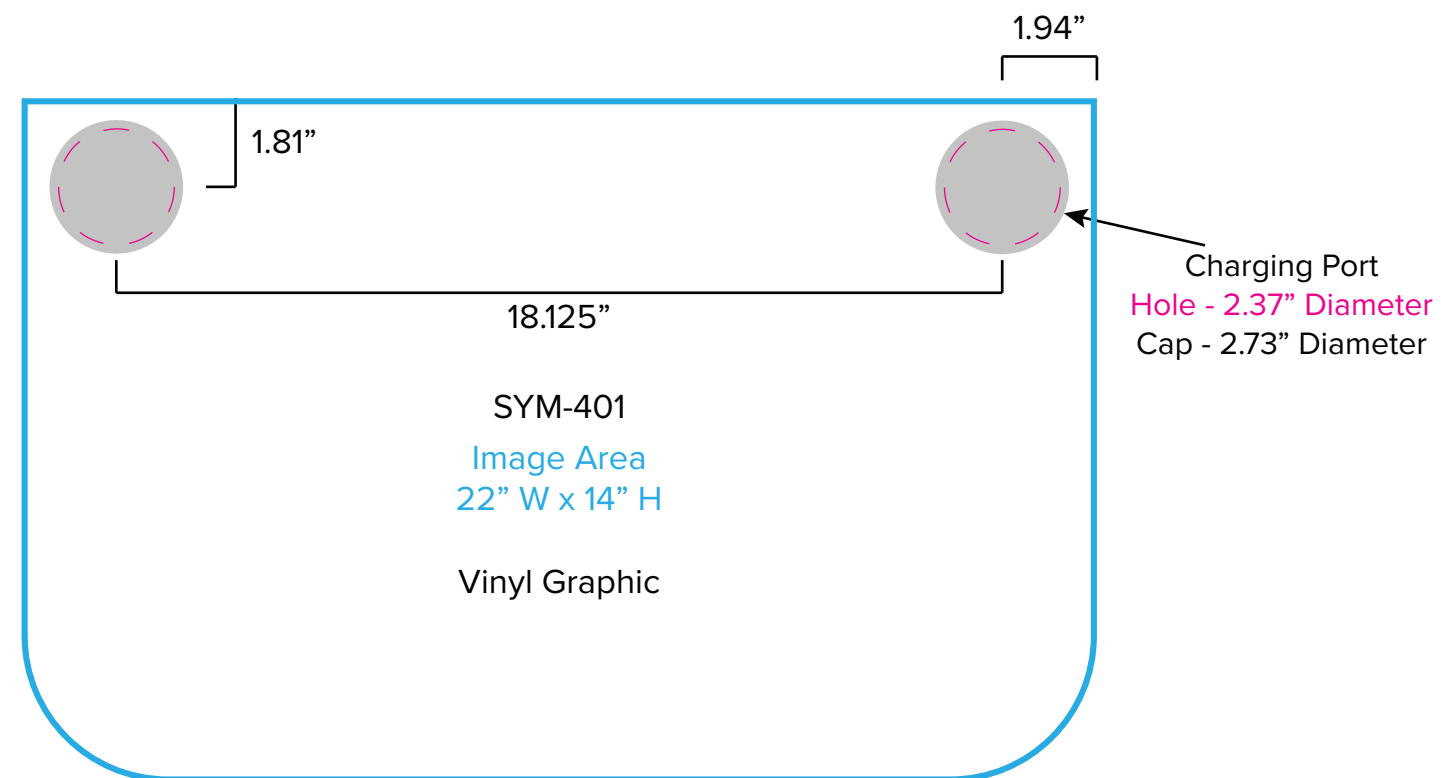

Graphic Template  
10 x 20 Inline Exhibit  
Backwall with Convex Center Panel &  
Flat, Rectangular Side Panels - SEG Graphics

NOTE: All Raster Art (jpg, tiff,psd, png, etc.) must be at least 100 dpi at print size.  
Standard kits are often customized. Please check with Customer Service to ensure that this template matches your specific job.

Graphic Template  
Backwall Workstation Countertop – Vinyl Graphics  
Graphics **NOT** included in base price. Please request pricing.

NOTE: All Raster Art (jpg, tiff,psd, png, etc.) must be at least 100 dpi at print size.  
Standard kits are often customized. Please check with Customer Service to ensure that this template matches your specific job.

# Graphic Template Portable Counter – Vinyl Graphic

D

NOTE: All Raster Art (jpg, tiff,psd, png, etc.) must be at least 100 dpi at print size.  
Standard kits are often customized. Please check with Customer Service to ensure that this template matches your specific job.