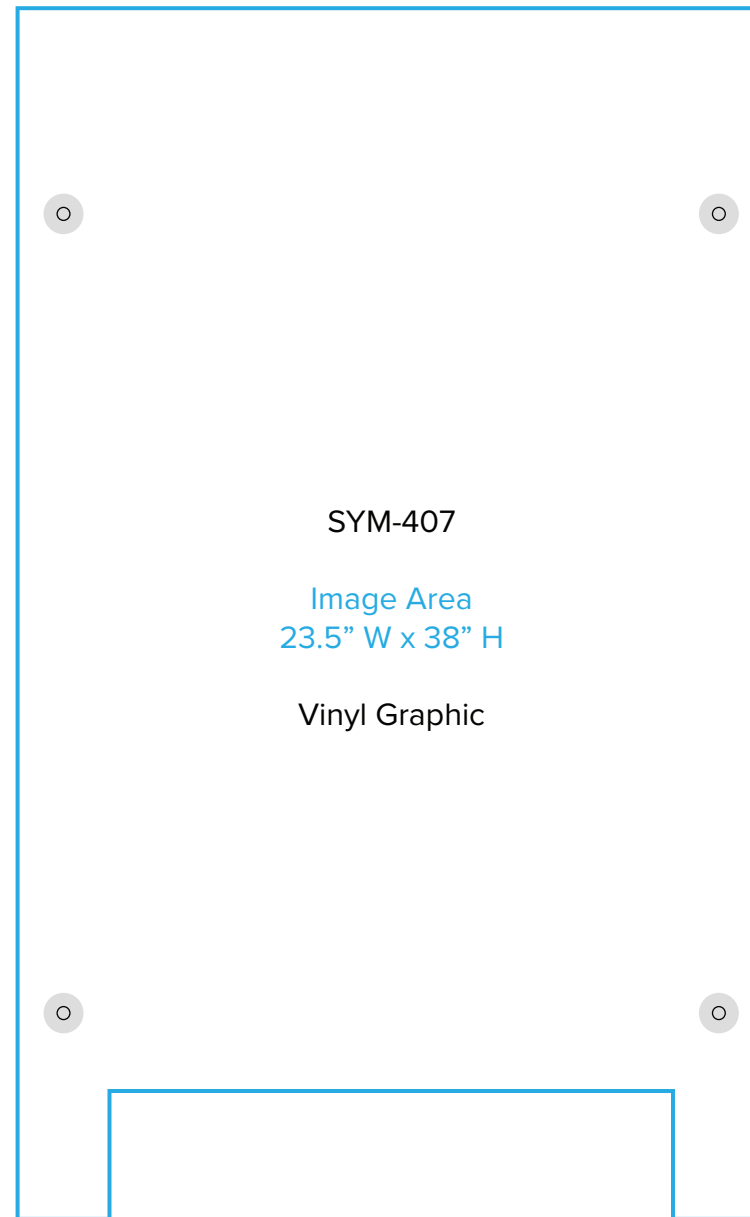

Graphic Template  
10 x 20 Inline Exhibit  
Backwall with Convex Center Panel &  
Flat, Rectangular Side Panels - SEG Graphics

NOTE: All Raster Art (jpg, tiff,psd, png, etc.) must be at least 100 dpi at print size.  
Standard kits are often customized. Please check with Customer Service to ensure that this template matches your specific job.

Graphic Template  
Backwall Workstation Countertop – Vinyl Graphics  
Graphics **NOT** included in base price. Please request pricing.

NOTE: All Raster Art (jpg, tiff,psd, png, etc.) must be at least 100 dpi at print size.  
Standard kits are often customized. Please check with Customer Service to ensure that this template matches your specific job.

# Graphic Template Portable Counter – Vinyl Graphic

D

NOTE: All Raster Art (jpg, tiff,psd, png, etc.) must be at least 100 dpi at print size.  
Standard kits are often customized. Please check with Customer Service to ensure that this template matches your specific job.